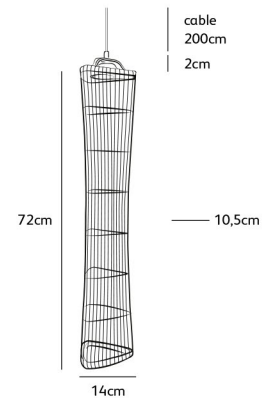

needles & pins **NEW**

needles & pins suspension lamp type 3 **NEW**

NP.03.SU.BR high gloss polished brass
NP.03.SU.ST stainless steel

Wxh **14x32cm**
Standard cable length **200cm**
Light source
LED 5W / 2700K / 420 lm
Net. weight < **1kg**
Dimmable driver
IP 20

needles & pins suspension lamp type 5 **NEW**

NP.05.SU.BR high gloss polished brass
NP.05.SU.ST stainless steel

Wxh **14x52cm**
Standard cable length **200cm**
Light source
LED 5W / 2700K / 420 lm
Net. weight < **1kg**
Dimmable driver
IP 20

needles & pins suspension lamp type 7 **NEW**

NP.07.SU.BR high gloss polished brass
NP.07.SU.ST stainless steel

Wxh **14x72cm**
Standard cable length **200cm**
Light source
LED 5W / 2700K / 420 lm
Net. weight < **1kg**
Dimmable driver
IP 20

needles & pins suspension lamp type 11 **NEW**

NP.11.SU.BR high gloss polished brass
NP.11.SU.ST stainless steel

Wxh **14x112cm**
Standard cable length **200cm**
Light source
LED 5W / 2700K / 420 lm
Net. weight < **1,5kg**
Dimmable driver
IP 20