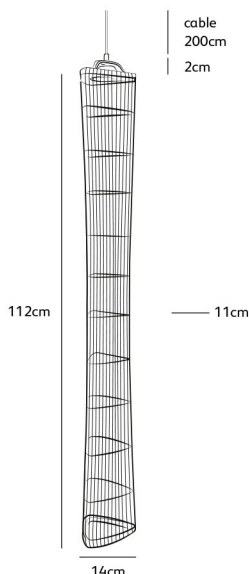

needles & pins **NEW**

needles & pins suspension lamp type 3 **NEW**

NP.03.SU.BR high gloss polished brass
NP.03.SU.ST stainless steel

Wxh **14x32cm**
Standard cable length **200cm**
Light source
LED 5W / 2700K / 420 lm
Net. weight < **1kg**
Dimmable driver
IP 20

needles & pins suspension lamp type 5 **NEW**

NP.05.SU.BR high gloss polished brass
NP.05.SU.ST stainless steel

Wxh **14x52cm**
Standard cable length **200cm**
Light source
LED 5W / 2700K / 420 lm
Net. weight < **1kg**
Dimmable driver
IP 20

needles & pins suspension lamp type 7 **NEW**

NP.07.SU.BR high gloss polished brass
NP.07.SU.ST stainless steel

Wxh **14x72cm**
Standard cable length **200cm**
Light source
LED 5W / 2700K / 420 lm
Net. weight < **1kg**
Dimmable driver
IP 20

needles & pins suspension lamp type 11 **NEW**

NP.11.SU.BR high gloss polished brass
NP.11.SU.ST stainless steel

Wxh **14x112cm**
Standard cable length **200cm**
Light source
LED 5W / 2700K / 420 lm
Net. weight < **1,5kg**
Dimmable driver
IP 20