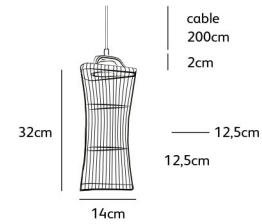

needles & pins **NEW**

needles & pins suspension lamp type 3 **NEW**

NP.03.SU.BR high gloss polished brass
NP.03.SU.ST stainless steel

Wxh **14x32cm**
Standard cable length **200cm**
Light source
LED 5W / 2700K / 420 lm
Net. weight < **1kg**
Dimmable driver
IP 20

needles & pins suspension lamp type 5 **NEW**

NP.05.SU.BR high gloss polished brass
NP.05.SU.ST stainless steel

Wxh **14x52cm**
Standard cable length **200cm**
Light source
LED 5W / 2700K / 420 lm
Net. weight < **1kg**
Dimmable driver
IP 20

needles & pins suspension lamp type 7 **NEW**

NP.07.SU.BR high gloss polished brass
NP.07.SU.ST stainless steel

Wxh **14x72cm**
Standard cable length **200cm**
Light source
LED 5W / 2700K / 420 lm
Net. weight < **1kg**
Dimmable driver
IP 20

needles & pins suspension lamp type 11 **NEW**

NP.11.SU.BR high gloss polished brass
NP.11.SU.ST stainless steel

Wxh **14x112cm**
Standard cable length **200cm**
Light source
LED 5W / 2700K / 420 lm
Net. weight < **1,5kg**
Dimmable driver
IP 20