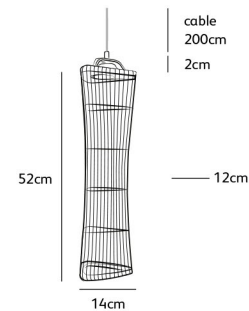

needles & pins **NEW**

needles & pins suspension lamp type 3 **NEW**

NP.03.SU.BR high gloss polished brass
NP.03.SU.ST stainless steel

Wxh **14x32cm**
Standard cable length **200cm**
Light source
LED 5W / 2700K / 420 lm
Net. weight < **1kg**
Dimmable driver
IP 20

needles & pins suspension lamp type 5 **NEW**

NP.05.SU.BR high gloss polished brass
NP.05.SU.ST stainless steel

Wxh **14x52cm**
Standard cable length **200cm**
Light source
LED 5W / 2700K / 420 lm
Net. weight < **1kg**
Dimmable driver
IP 20

needles & pins suspension lamp type 7 **NEW**

NP.07.SU.BR high gloss polished brass
NP.07.SU.ST stainless steel

Wxh **14x72cm**
Standard cable length **200cm**
Light source
LED 5W / 2700K / 420 lm
Net. weight < **1kg**
Dimmable driver
IP 20

needles & pins suspension lamp type 11 **NEW**

NP.11.SU.BR high gloss polished brass
NP.11.SU.ST stainless steel

Wxh **14x112cm**
Standard cable length **200cm**
Light source
LED 5W / 2700K / 420 lm
Net. weight < **1,5kg**
Dimmable driver
IP 20